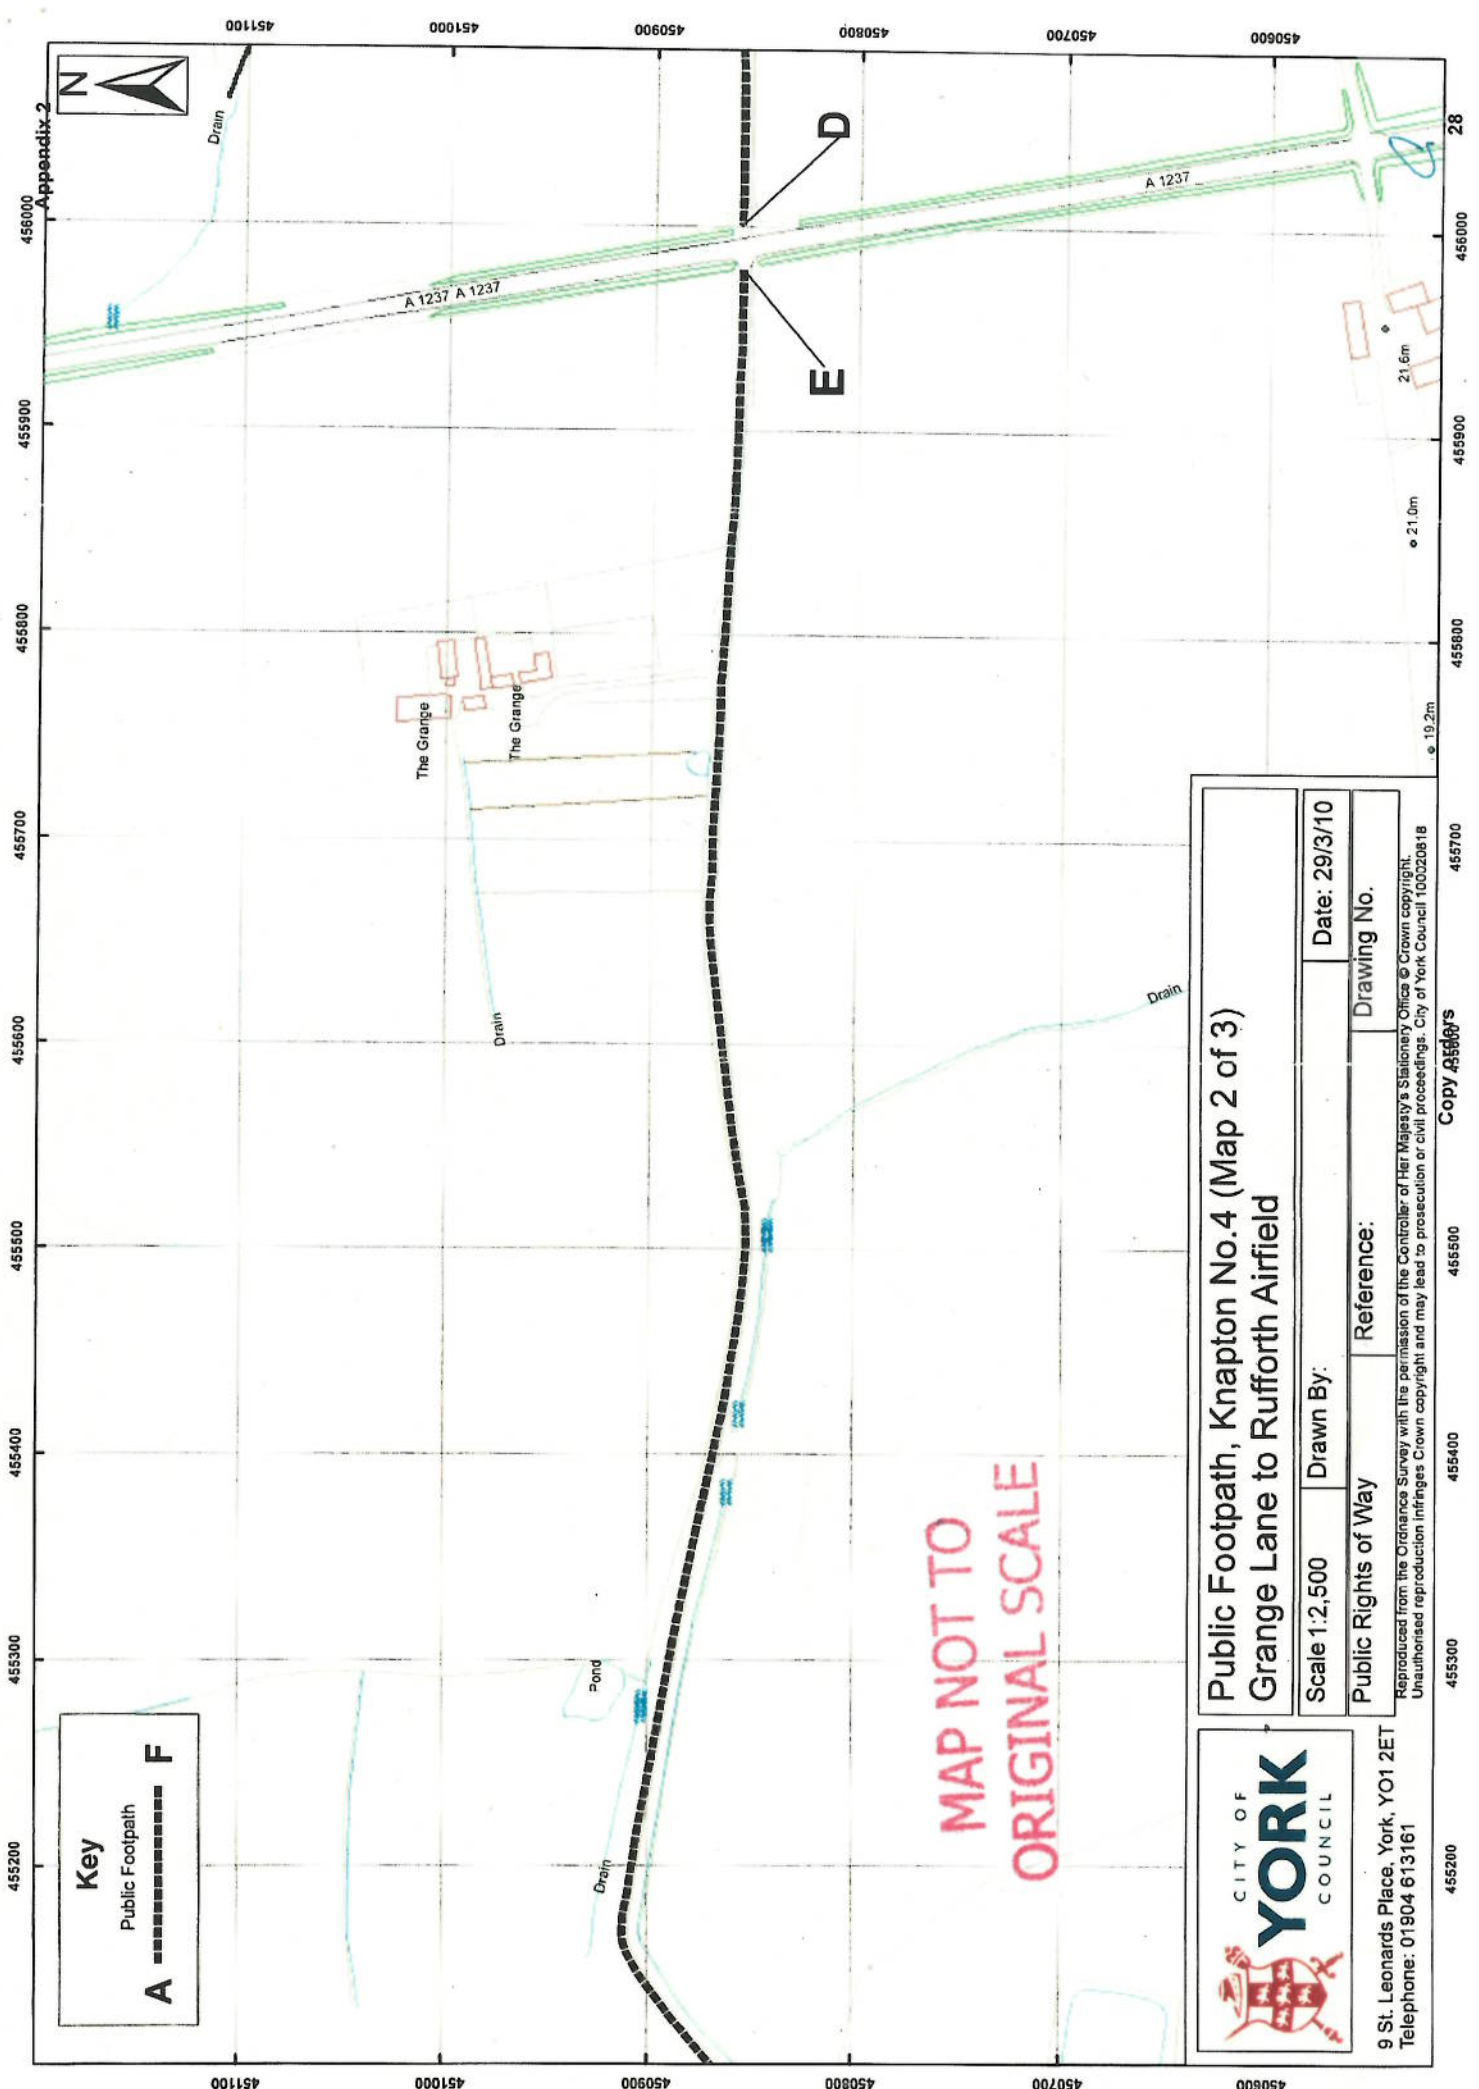

Key
 Public Footpath
 A

Public Footpath, Knapton No.4 (Map 1 of 3)
Grange Lane to Rufforth Airfield

Scale 1:2,500 Drawn By: Date: 29/3/10
 Public Rights of Way Reference: Drawing No.

CITY OF YORK COUNCIL

455800 455900 456000 456100 456200 456300 456400 456500 456600 456700 456800

451100 451000 450900 450800 450700 450600

456300 Copy orders 456400

Key

A F

Public Footpath

MAP NOT TO ORIGINAL SCALE

CITY OF YORK COUNCIL

9 St. Leonards Place, York, YO1 2ET
Telephone: 01904 613161

Public Footpath, Knapton No.4 (Map 2 of 3)
Grange Lane to Rufforth Airfield

Scale 1:2,500 Drawn By: Date: 29/3/10

Public Rights of Way Reference: Drawing No.

MAP NOT TO ORIGINAL SCALE

		Public Footpath, Knapton No.4 (Map 3 of 3) Grange Lane to Rufforth Airfield	
Scale 1:2,500	Drawn By:	Reference:	Date: 29/3/10
Public Rights of Way		Drawing No.	
<small>Reproduced from the Ordnance Survey with the permission of the Controller of Her Majesty's Stationary Office © Crown copyright. Unauthorised reproduction infringes Crown copyright and may lead to prosecution or civil proceedings. City of York Council 100020818</small>			