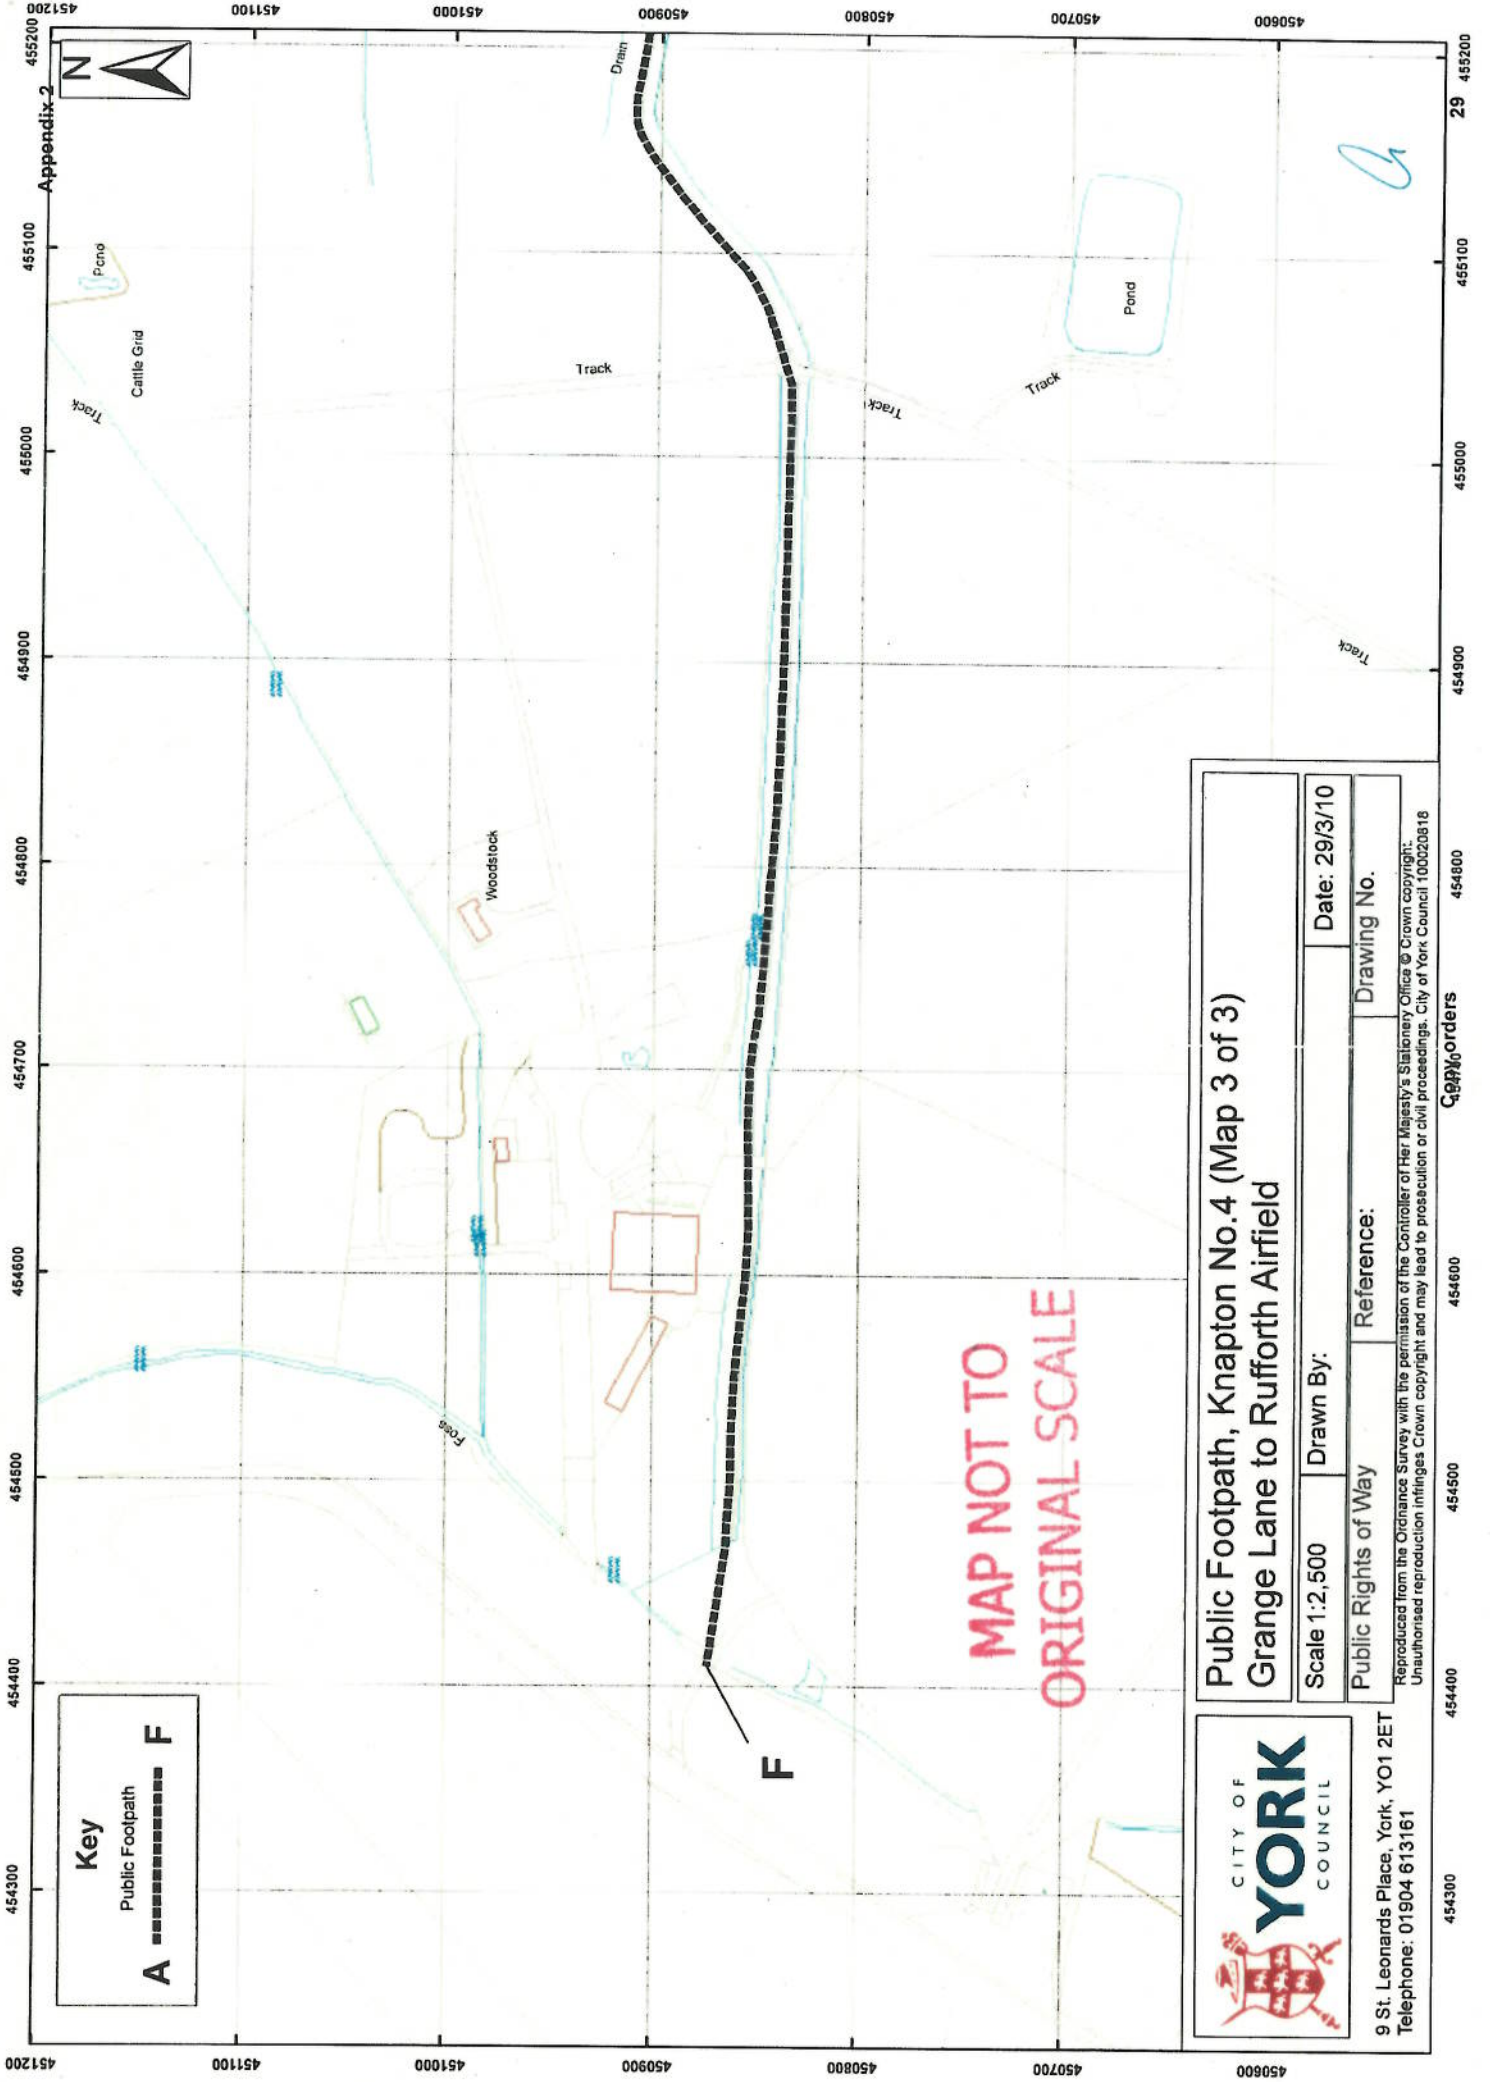

Key
Public Footpath
A .....
F - - - - -

MAP NOT TO ORIGINAL SCALE

		Public Footpath, Knapton No.4 (Map 3 of 3) Grange Lane to Rufforth Airfield	
Scale 1:2,500	Drawn By:	Reference:	Date: 29/3/10
Public Rights of Way		Drawing No.	
Reproduced from the Ordnance Survey with the permission of the Controller of Her Majesty's Stationary Office © Crown copyright. Unauthorised reproduction infringes Crown copyright and may lead to prosecution or civil proceedings. City of York Council 100020818			

9 St. Leonards Place, York, YO1 2ET
Telephone: 01904 613161

451200 451100 451000 450900 450800 450700 450600 455200 455100 455000 454900 454800 454700 454600 454500 454400 454300 29

Appendix 2

City of York Council