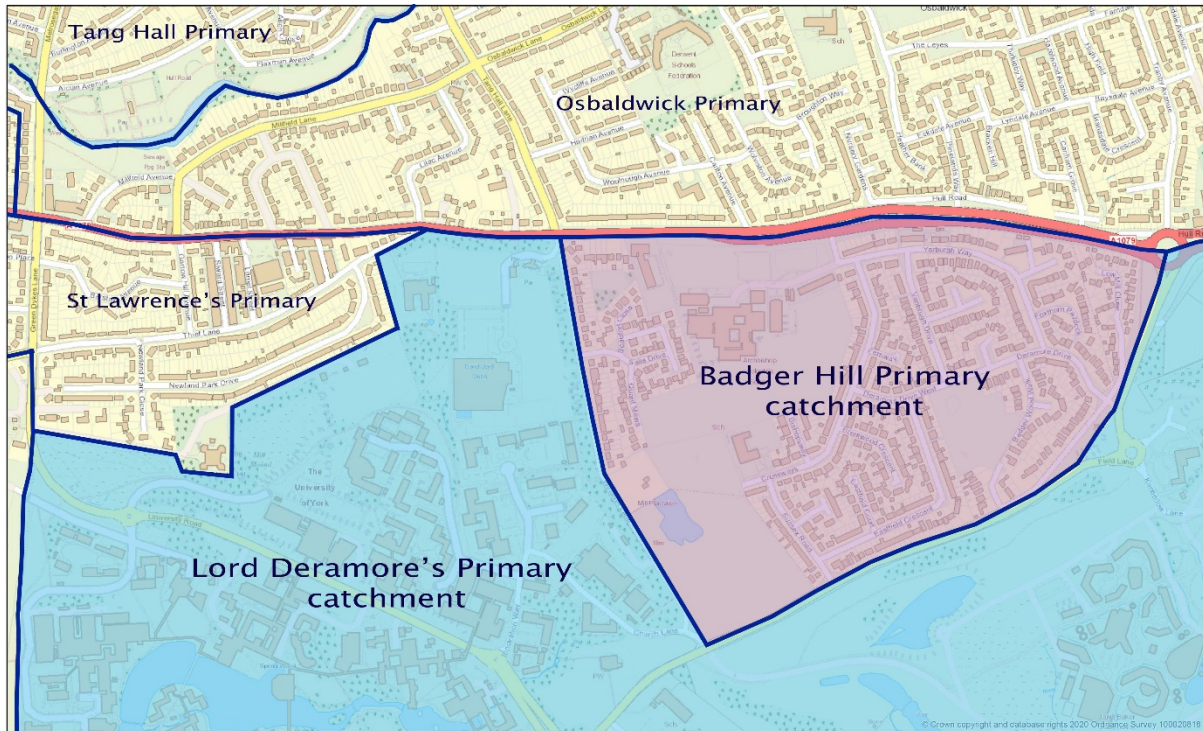

## Existing catchment areas

This map shows the existing catchment areas for:

- Badger Hill Primary School
- Lord Deramore's Primary School

### Hull Road - Existing catchments for Badger Hill Primary & Lord Deramore's Primary School

Author: City of York Council

Date: 08 Oct 2020