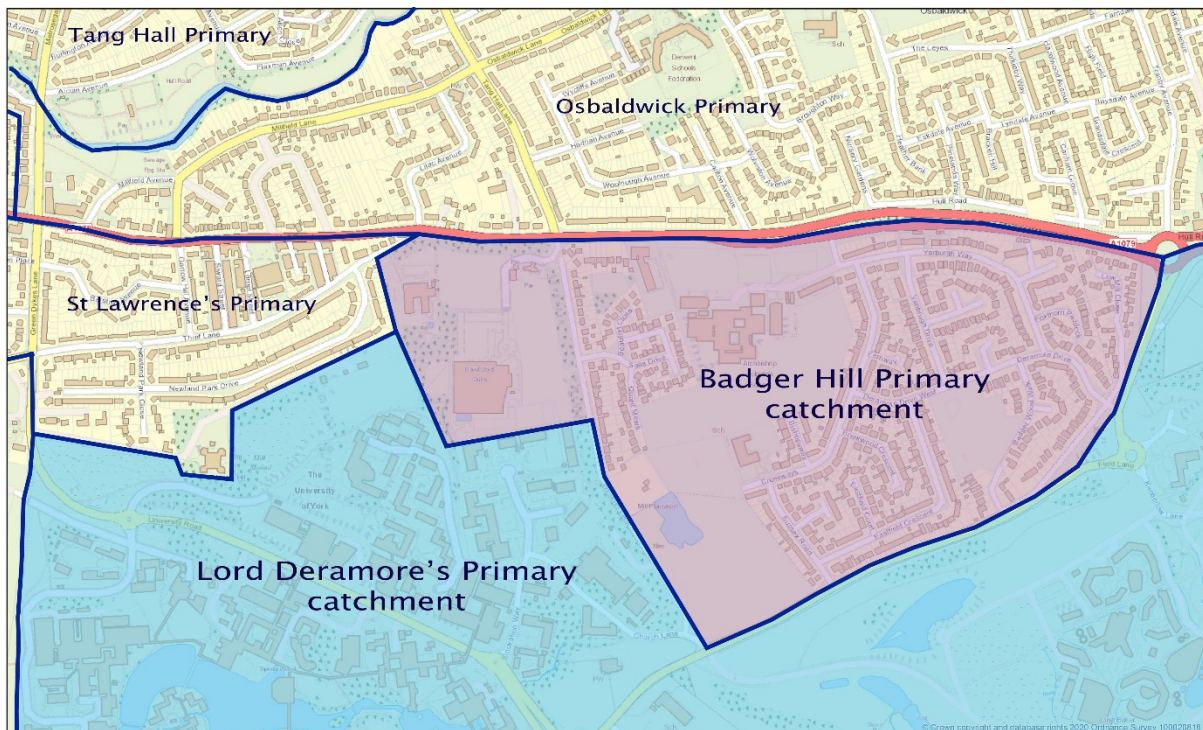

Amendments to school catchment areas

Hull Road proposed amendments to catchments for:

- Badger Hill Primary School
- Lord Deramore's Primary School

The map highlights the land that is located between Hull Road, Windmill Lane and Newland Park Drive. This area includes Woodlands and the David Lloyd Club, but does not include the buildings on Innovation Way. It is proposed that this area is moved out of Lord Deramore's Primary School's catchment and into Badger Hill Primary School's catchment.

Hull Road - Proposed amendments to catchments for Badger Hill Primary & Lord Deramore's Primary School

Author: City of York Council

Date: 08 Oct 2020