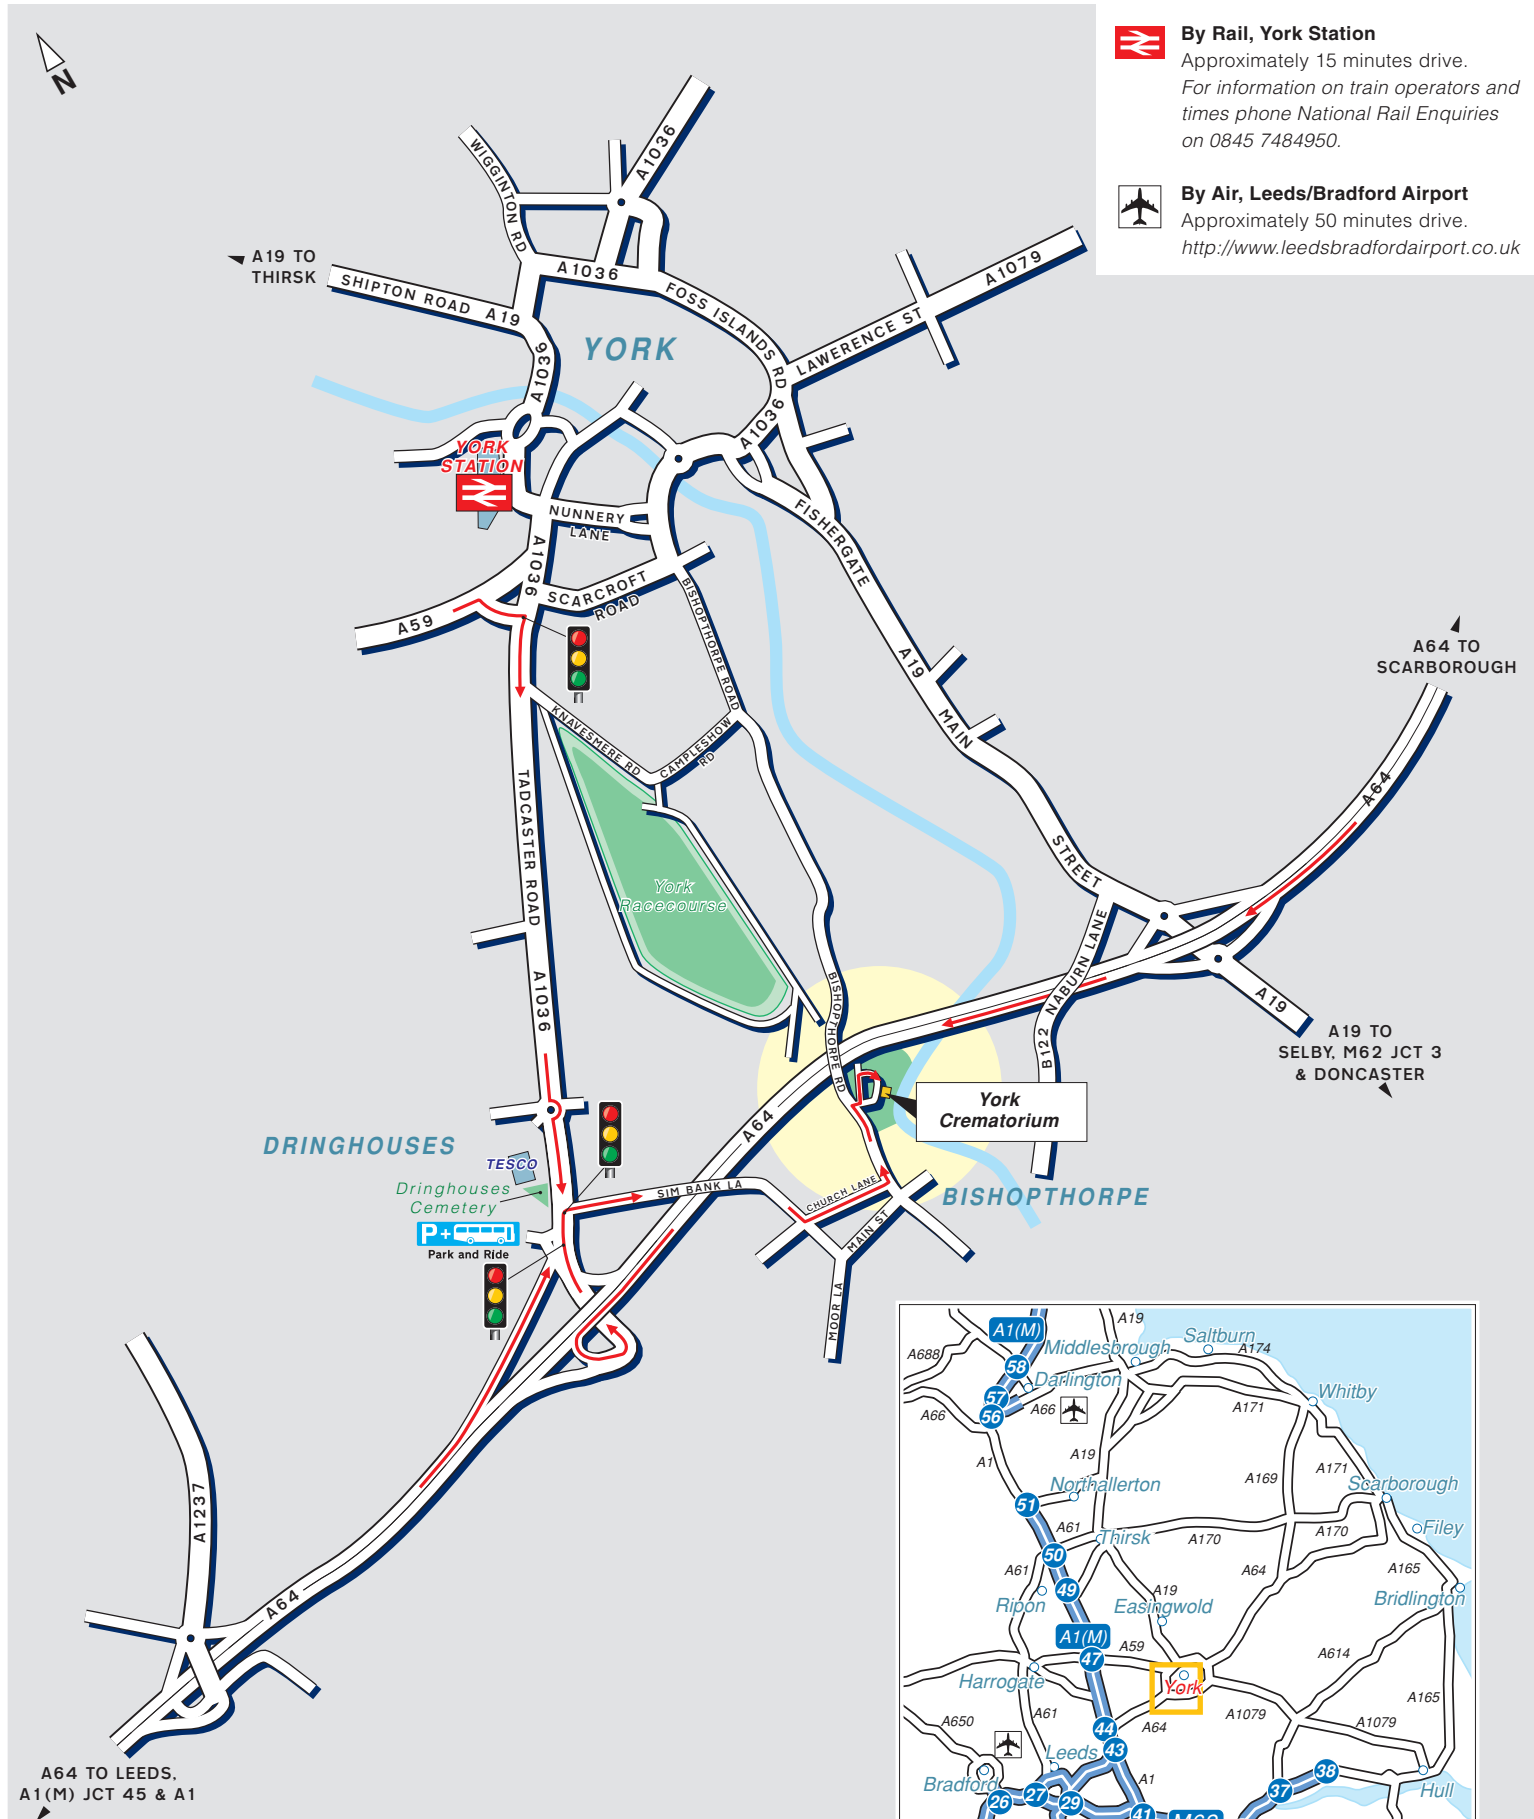

### By Bus

You can reach the crematorium by Bus No 11 (indigo line) operated by FirstGroup - The bus stop is opposite the station and passengers should alight at the crematorium. For local bus timetables in York telephone 01904 551400.

### By Rail, York Station

Approximately 15 minutes drive. For information on train operators and times phone National Rail Enquiries on 0845 7484950.

### By Air, Leeds/Bradford Airport

Approximately 50 minutes drive. <http://www.leedsbradfordairport.co.uk>

A64 TO LEEDS,  
A1(M) JCT 45 & A1