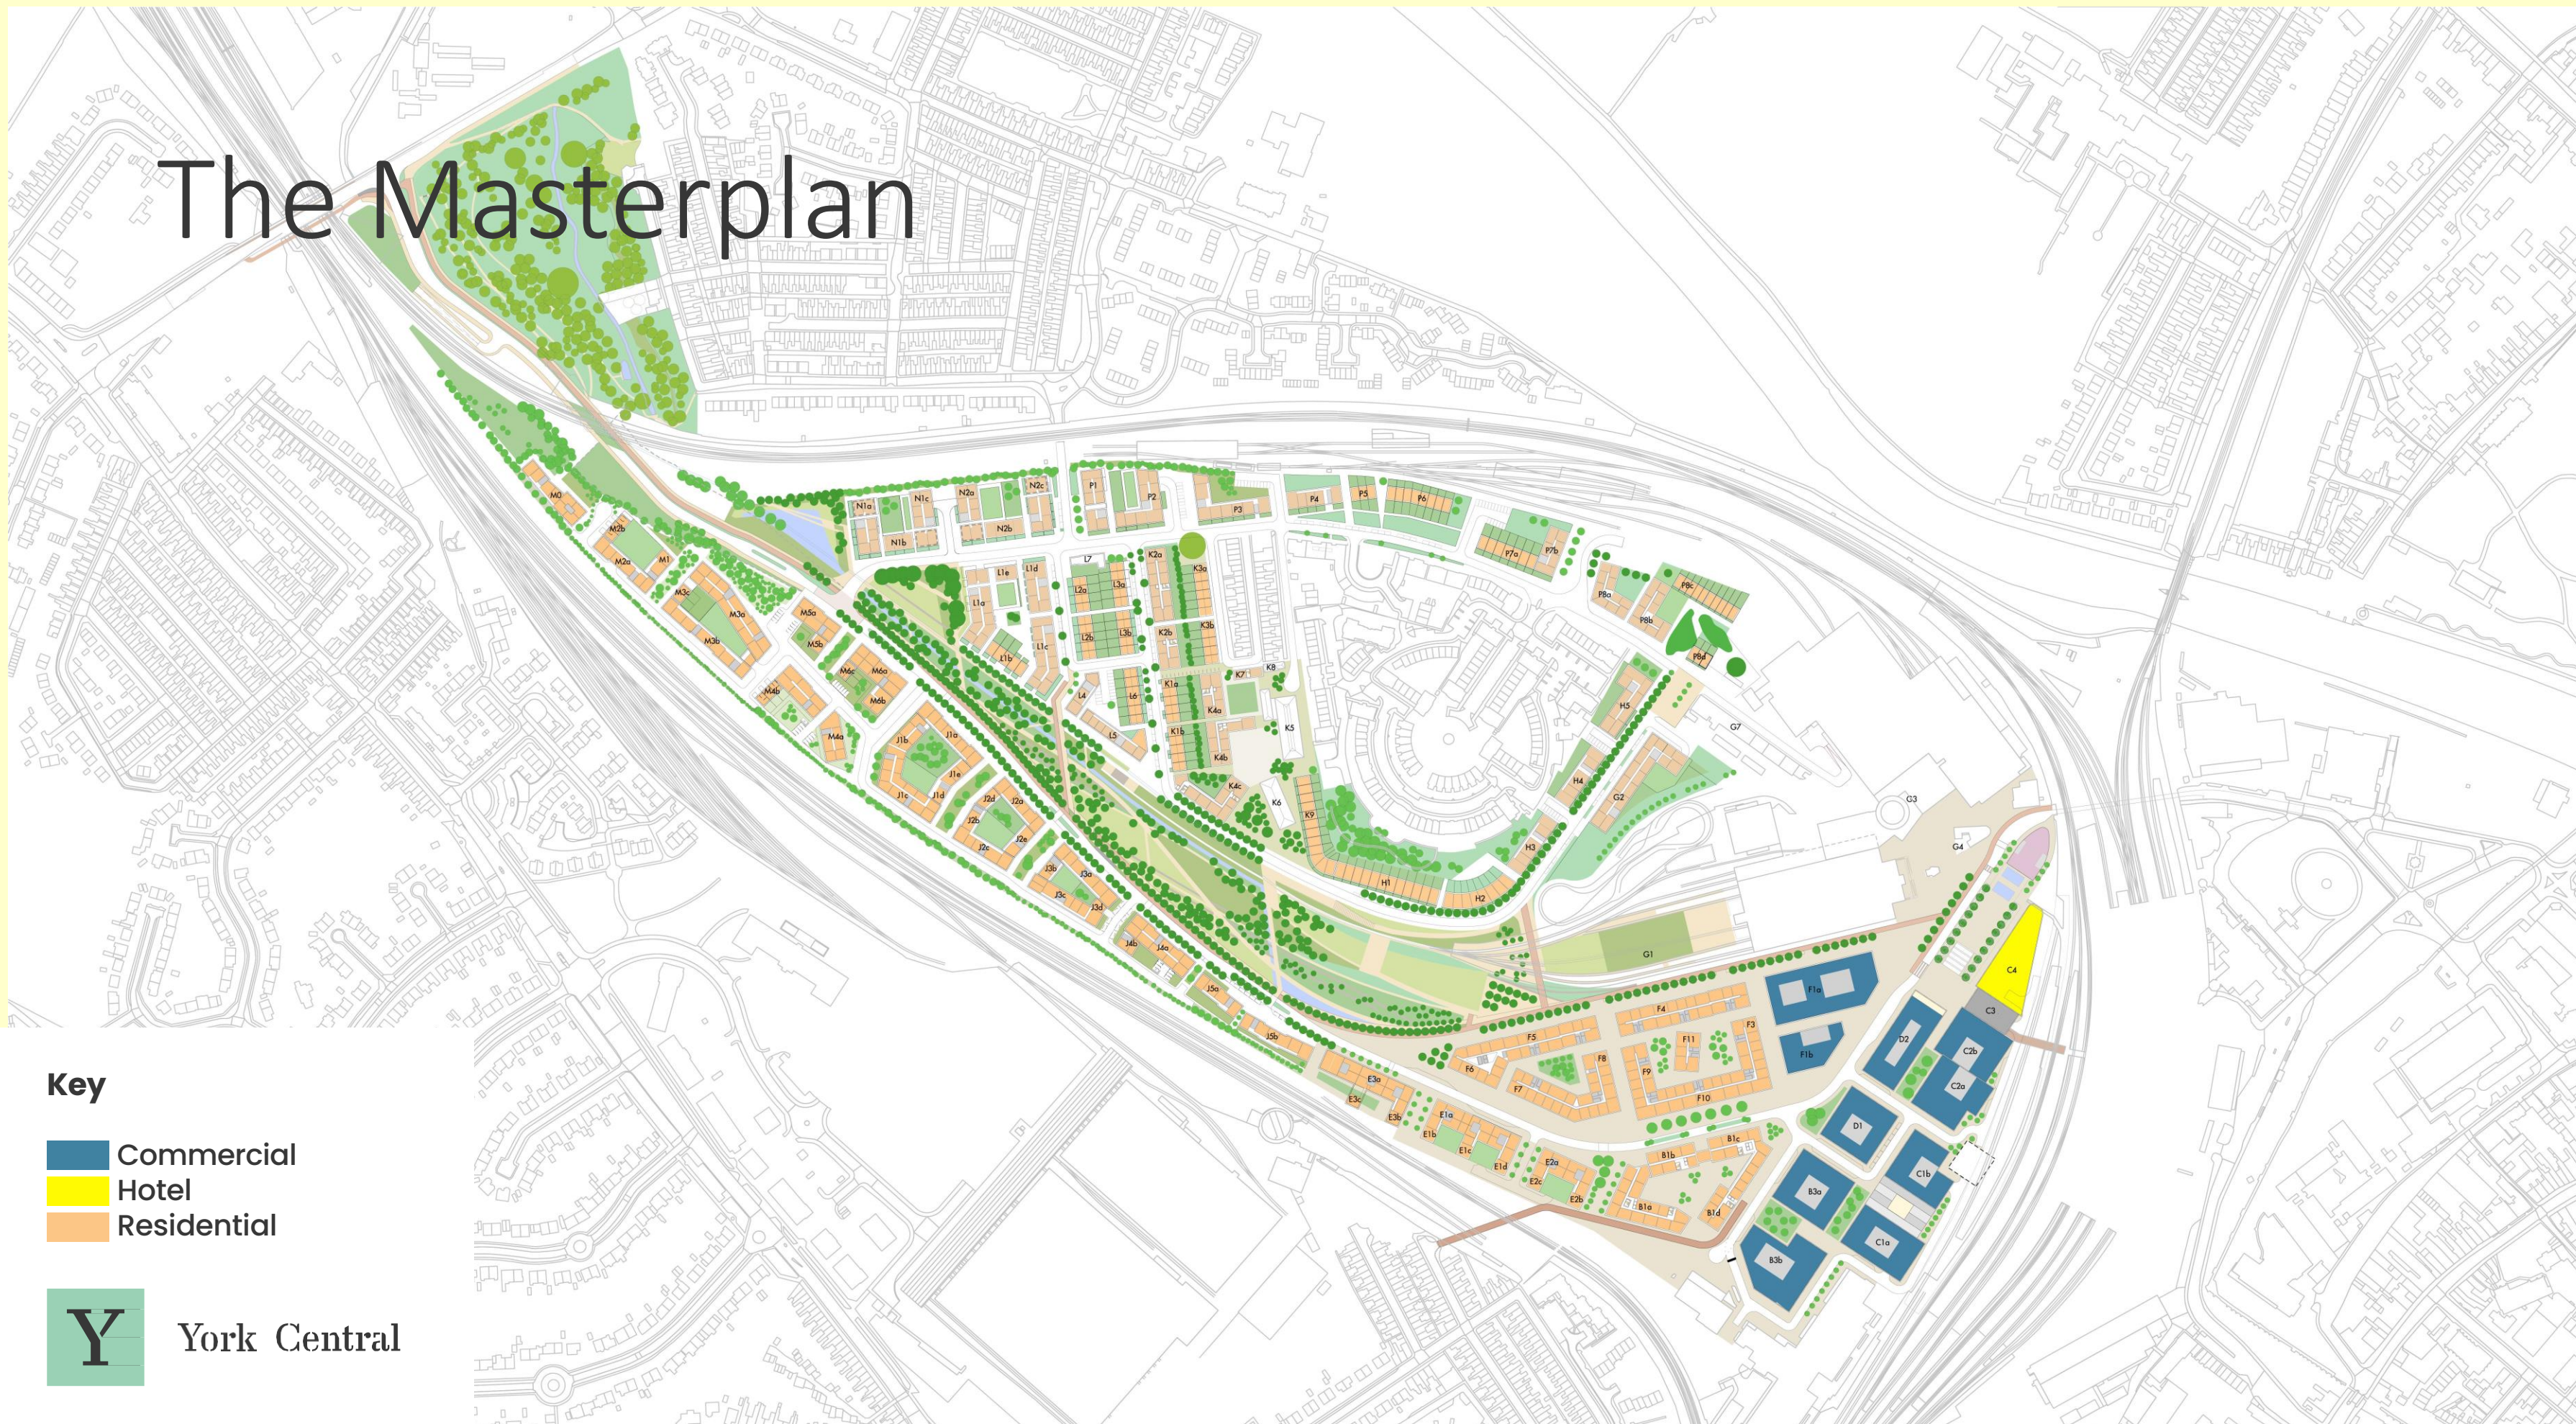

THE SHAMBLES

HISTORIC YORK
JORVIK

YORK CASTLE
MUSEUM

YORK CITY WALLS

YORK
RAILWAY
STATION

RAILWAY
MUSEUM

HOLGATE

MCLAREN

The Masterplan

Key

- Commercial
- Hotel
- Residential

A Bird's Eye View

A Bird's Eye View

Residential

Residential

Extensive Park Land
& Public Realm

Residential

Residential

Residential

Network Rail
York Campus

New Business
District

Government
Hub

Office
Space

National Railway Museum

Hotel &
Western Station
Entrance

New Square

➔ York Railway Station

Phase 1

Phase One Masterplan

Phase 1

Brand New Park

Government Hub